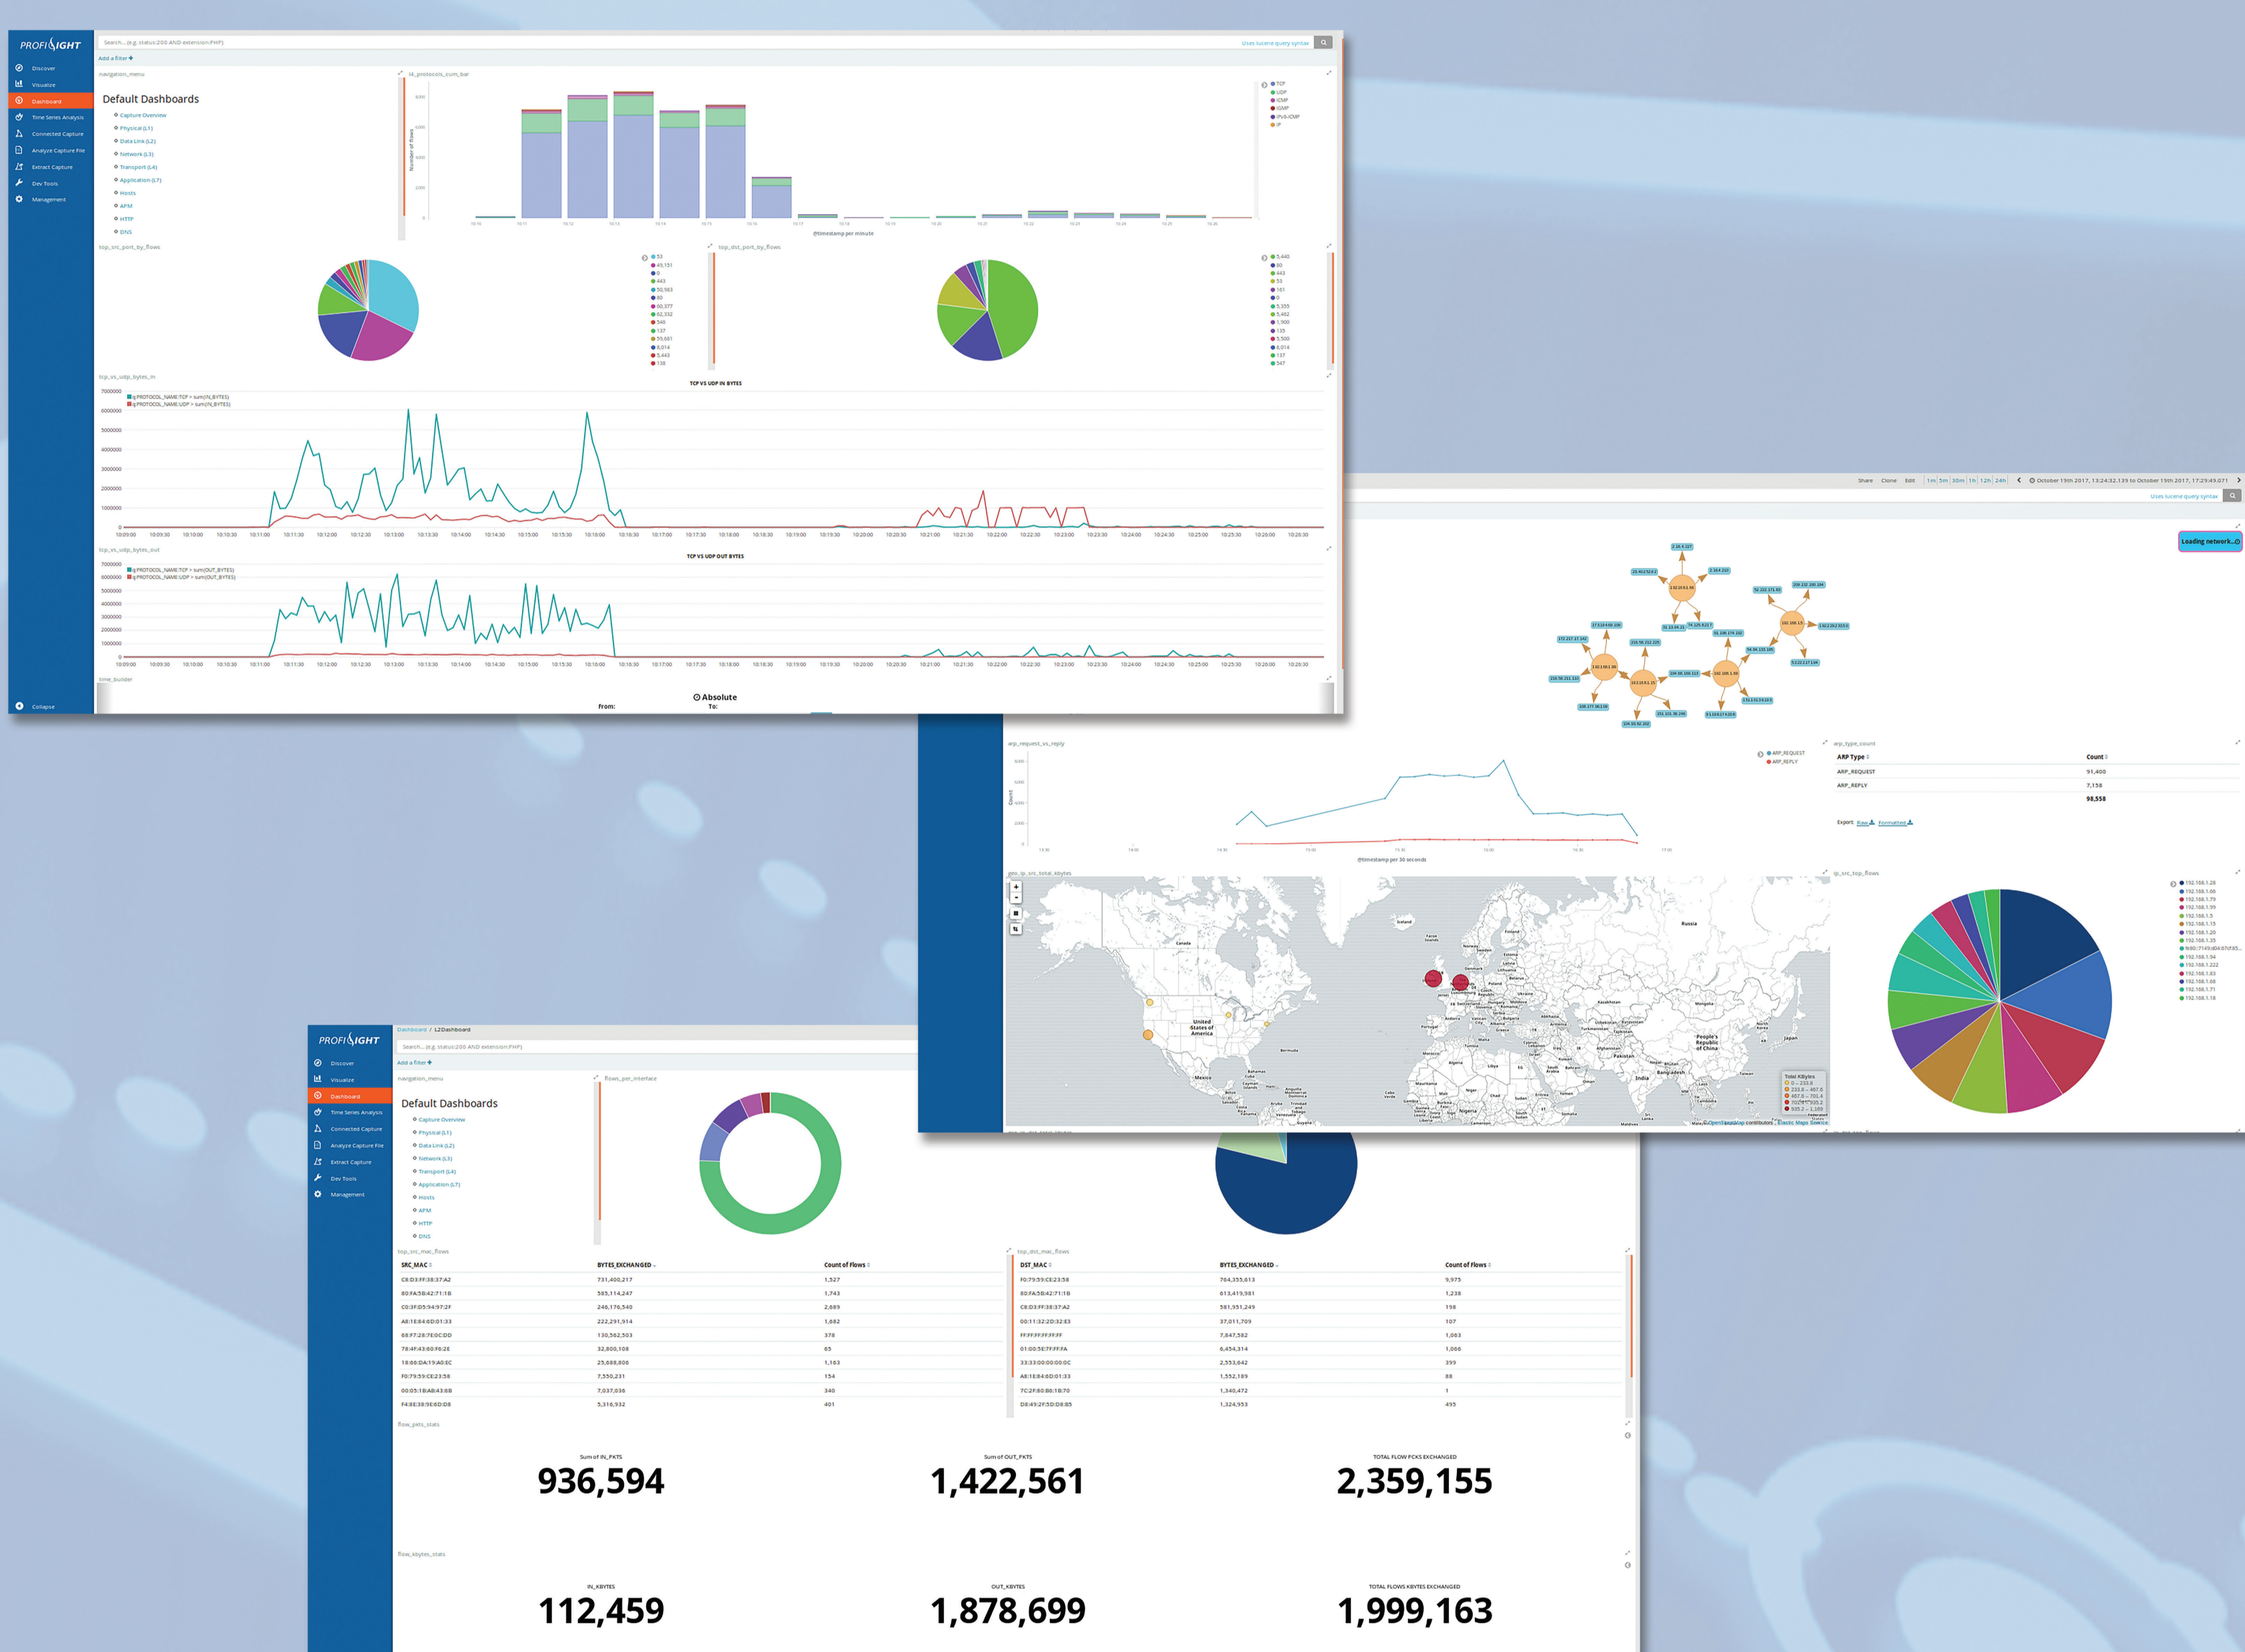

PROFITAP

Network Troubleshooting

Portable Troubleshooters

ProfiSight comprehensive network analysis

Long-term traffic recorder

www.profitap.com